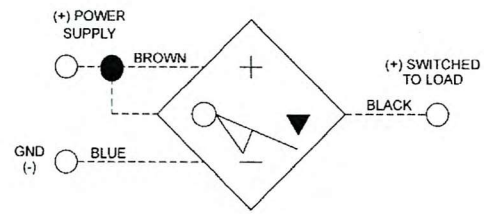

CONNECTOR LOADING	
CAVITY	WIRE
1	BROWN
2	BLACK
3	BLUE

SCHEMATIC SYMBOL